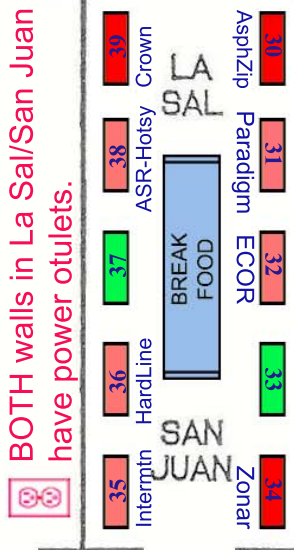

Access to power is along the *Planter Walls*. Map locations are NOT exact. You may still need a small extension cord to reach.

OUTDOOR EQUIPMENT

VERANDA 2nd FL

BILLIARDS HAPPY HOUR

REST ROOMS

TERRACE

BREAKFAST

POOL

COURTYARD

CORN HOLE HAPPY HOUR

NOTE:
The BREAK FOOD will be provided in the La Sal - San Juan rooms.

Available booth spaces are in GREEN; Reserved spaces are RED

LOBBY