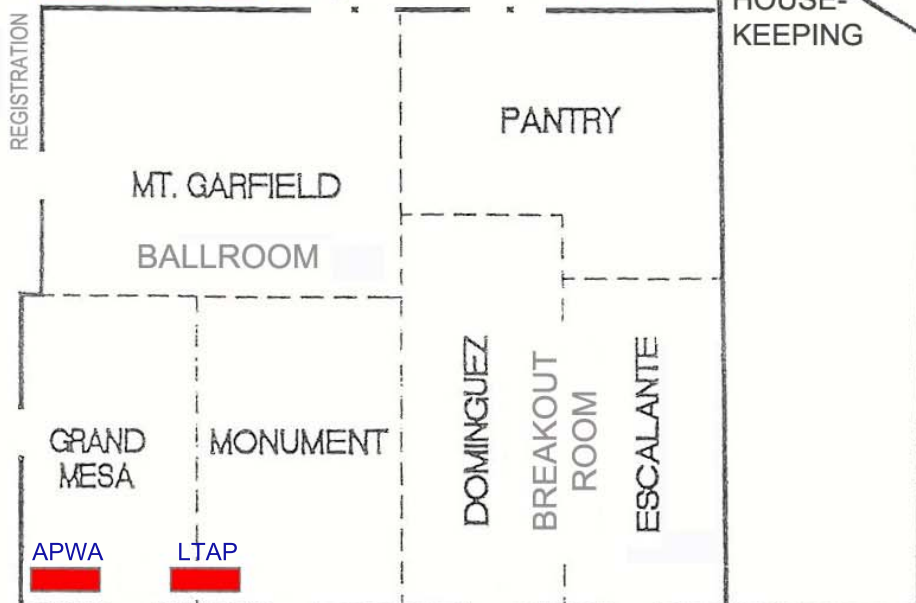

Access to power is along the *Planter Walls*. Map locations are NOT exact. You may still need a small extension cord to reach.

OUTDOOR EQUIPMENT

VERANDA 2nd FL

BILLIARDS HAPPY HOUR

REST ROOMS

TERRACE

BREAKFAST

POOL

COURTYARD

CORN HOLE HAPPY HOUR

NOTE:
The BREAK FOOD will be provided in the La Sal - San Juan rooms.

Available booth spaces are in GREEN; Reserved spaces are RED

LOBBY