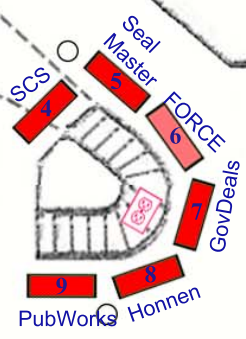

Access to power is along the *Planter Walls*. Map locations are NOT exact. You may still need a small extension cord to reach.

OUTDOOR EQUIPMENT

VERANDA 2nd FL

BILLIARDS HAPPY HOUR

REST ROOMS

TERRACE

BREAKFAST

POOL

COURTYARD

CORN HOLE HAPPY HOUR

NOTE:
The BREAK FOOD will be provided in the La Sal - San Juan rooms.

Available booth spaces are in GREEN; Reserved spaces are RED

LOBBY